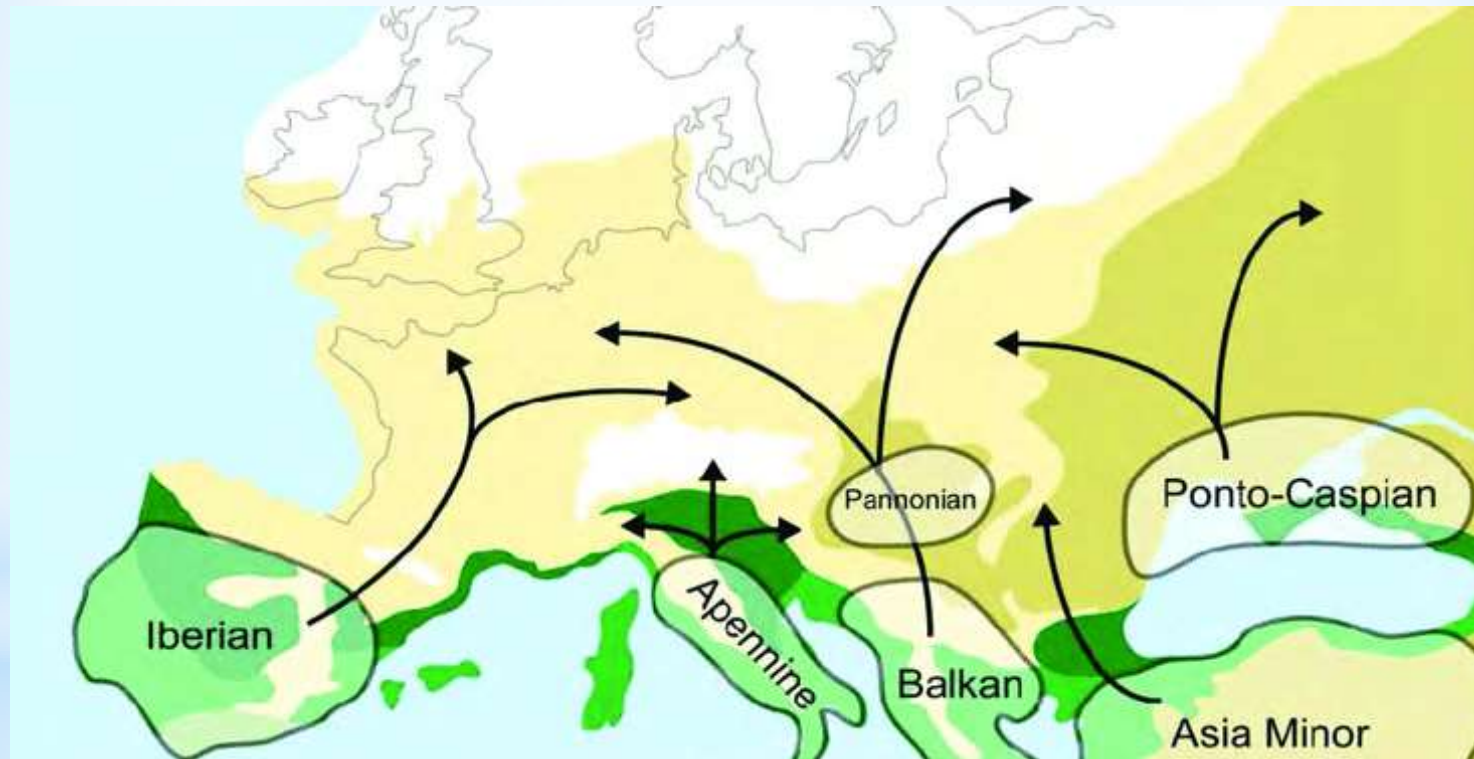

* DINALPCONNECT

Transboundary ecological
connectivity of Alps and Dinaric
Mountains

Irena Bertoncej, Agricultural Institute of Slovenia

Balkan peninsula was an important glacial refugium for Mediterranean species

ALPS - DINARIC MOUNTAINS

- * South - north link very important in view of climate change!
- * Linking mountain ranges rich in biodiversity!

Interreg ADRION: DINALPCONNECT PROJECT

- * Follow-up of ALPBIONET2030 project (Alpine Space) extending to Dinaric Mountains
- * LP: Agricultural Institute of Slovenia
- * 11 partners, 7 countries

Interreg ADRION: DINALPCONNECT PROJECT

Establish a transnational network of Pilot regions to improve ecological connectivity

- Bring together stakeholders in transboundary Pilot regions
- Promote transboundary pro-biodiversity businesses
- Organise an international conference on ecological connectivity

Interreg ADRION: DINALPCONNECT PROJECT

Develop Action plans for transboundary Pilot regions to improve ecological connectivity

- Focusing on priority species or habitats on both sides of the national border
- Guidelines for improved agricultural and forestry practices